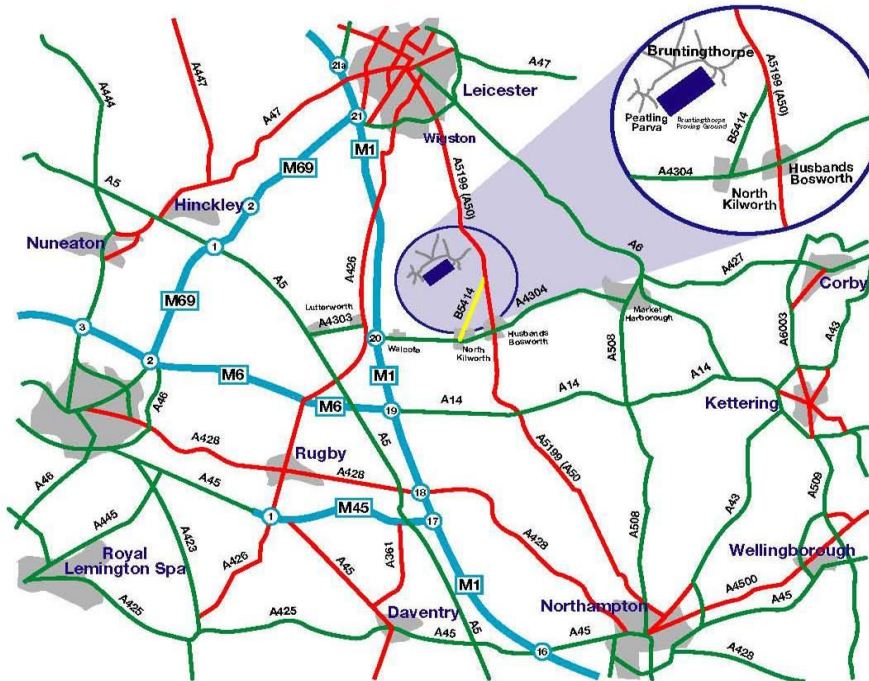

Directions to Bruntingthorpe Proving Ground,  
Bath Lane, Bruntingthorpe, Leicestershire, LE17 5QS

Please note that if you are using a satellite navigation system please enter

**Bath Lane, Bruntingthorpe**

Some satellite navigation systems direct you to the Industrial Estate rather than the Proving ground when you don't enter Bath Lane which can cause some confusion!

**Please ignore the signs for Bruntingthorpe INDUSTRIAL ESTATE**

**From the M1 North or South**

- Leave the M1 at Junction 20
- Take the A4304 towards Market Harborough & North Kilworth
- Pass through the village of Walcote
- At the next village, North Kilworth turn left onto B5414 (A5199) towards Leicester/Shearsby
- Turn left at the T-junction onto the A5199 towards Leicester & Shearsby
- Turn left at the crossroads towards Bruntingthorpe & Peatling Parva
- The Proving Ground is 1.7 miles down this road on your left-hand side

### **From the M6 South**

- Exit the M6 at junction 1
- Turn left towards Lutterworth
- As you come down the hill towards Lutterworth you will see a plane in the centre of the roundabout – turn right at this roundabout towards the M1
- Go straight over the M1 roundabout and take the A4304 towards Market Harborough & North Kilworth
- Pass through the village of Walcote
- At the next village, North Kilworth turn left onto the B5414 (A5199) towards Leicester
- Turn left at the T-junction onto the A5199 towards Leicester & Shearsby
- Turn left at the Crossroads towards Bruntingthorpe & Peatling Parva
- The Proving Ground is 1.7 miles down this road on your left-hand side